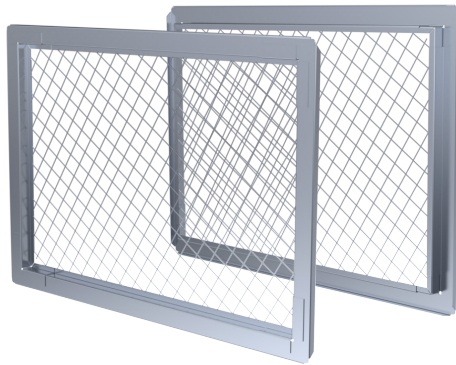

EKV End cap with a mesh

Ventilation end cap with mesh used at the end of the duct.

Duct connection	X
Z/E20 liist	40 mm
E30 liist	60 mm

Product codes

Example: EKV-H 800x400 Z/E20
EKV 800x400 E30