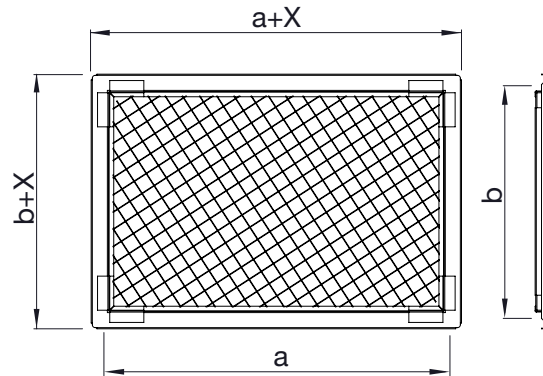

EKV End cap with a mesh

Ventilation end cap with mesh used at the end of the duct.

Duct connection	X
Z/E20 liist	40 mm
E30 liist	60 mm

Product codes

Example: EKV-H 800x400 Z/E20
EKV 800x400 E30