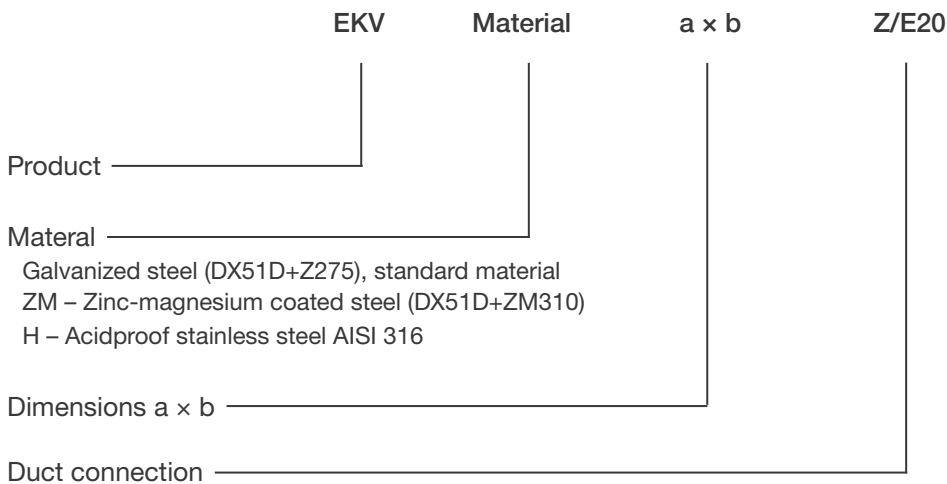

EKV End cap with a mesh

Ventilation end cap with mesh used at the end of the duct.

Duct connection	X
Z/E20 liist	40 mm
E30 liist	60 mm

Product codes

Example: EKV-H 800x400 Z/E20
EKV 800x400 E30